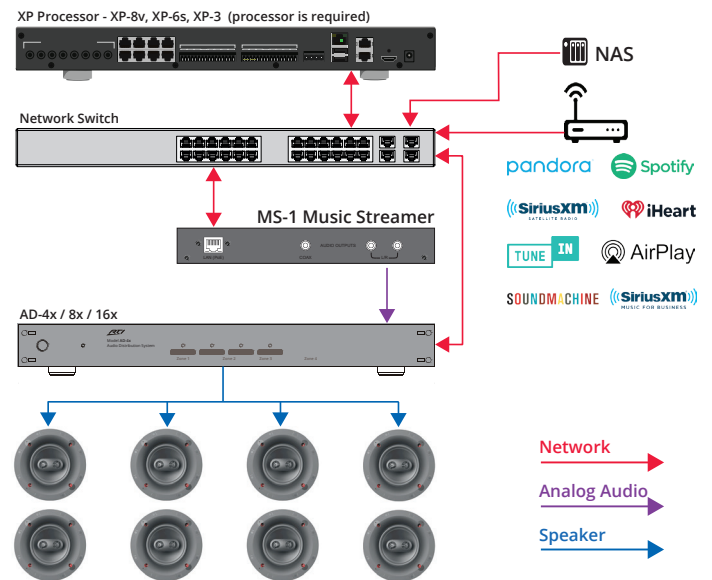

RTI Music supports multiple independent sources. Streaming sources include Pandora, Spotify, iHeart Radio, SiriusXM, SiriusXM for Business, SoundMachine, and TuneIn. The AirPlay interface enables streaming from Apple Music and Amazon music. The Music Queue features a play now, play later, and play soon options to build an on-the-fly song queue while the Favorites playlists integrates songs from multiple services and local devices. RTI Music and the MS-1 require an RTI processor for native control within the RTI control system.

Key Features

- Multiple independent audio sources, one stream.
- Fully integrates with the RTI Integration Designer platform.
- Search through streaming services and local music with an integrated keyboard.
- Search, create, and edit playlist and queues on the fly with "Play Now", "Play Next", and "Play Soon".
- Allows end users the ability to create and add to Pandora stations from any RTI interface.
- One analog output and one digital stereo output (RCA).
- Supports Hi-Res Audio 24bit/192kHz.
- Supported audio formats: FLAC, MP3, AAC, ALAC, OGG Vorbis, WMA, MP4.
- Supports all major streaming services, including Pandora, Spotify, iHeart Radio, SiriusXM, SiriusXM for Business, SoundMachine, and TuneIn.
- Supports Apple AirPlay.
- Supports all RTI remotes, touch panels and keypads as well as iOS and Android smartphones and tablets.
- Easy setup with installation wizard.
- PoE powered
- Remotely manage the clients' RTI Music services.
- Optional Rack-Mount Kit RM-4VIP2 (2 RU) for up to 4 MS-1 streamers.

Airplay

Stream Apple Music or have a guest play from their favorite platform on any Apple device

Multiple Streams

Not everyone has the same taste in music. Add more MS-1 Streamers to your system so different people can listen to their choice in music.

Music Queue

Play Now, Play Later, or Play Soon! Build a queue of songs in the order you want on the fly.

RTI Music Ecosystem

Rack Mount Option (RM-4VIP2)